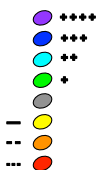

First system of music (measures 1-4). Treble clef, 4/4 time signature. Bass clef, 4/4 time signature. Includes notes with colored circles and fermatas. The word "SUS" is written above the bass staff in measures 2 and 3.

Second system of music (measures 5-10). Treble clef, 4/4 time signature. Bass clef, 4/4 time signature. Includes notes with colored circles and fermatas. The word "SUS" is written above the bass staff in measures 5 and 6.

Third system of music (measures 11-15). Treble clef, 3/4 time signature. Bass clef, 3/4 time signature. Includes notes with colored circles and fermatas.

Fourth system of music (measures 16-20). Treble clef, 5/4 time signature. Bass clef, 5/4 time signature. Includes notes with colored circles and fermatas. The word "SUS" is written above the bass staff in measure 17.

polychromatic color series