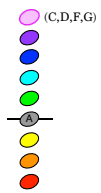

# FrameShift

polychromatic 60

Dolores Catherino

A<sub>4</sub> = 440 Hz

First system of music (measures 1-4). Treble clef, 4/4 time signature. Bass clef, 4/4 time signature. Includes notes with colored circles and fermatas. The word "SUS" is written above the bass staff in measures 2 and 3.

Second system of music (measures 5-10). Treble clef, 4/4 time signature. Bass clef, 4/4 time signature. Includes notes with colored circles and fermatas. The word "SUS" is written above the bass staff in measures 5 and 6.

82

Musical score for measures 82-86. Treble clef, 3/4 time signature. Bass clef, 4/4 time signature. Includes time signature changes (3/4, 4/4, 3/4, 4/4). Notes are color-coded: red, green, orange, grey, yellow, blue, and purple. A "SUS" marking is present in the treble staff.

87

Musical score for measures 87-91. Treble clef, 3/4 time signature. Bass clef, 4/4 time signature. Includes time signature changes (6/4, 3/4, 6/4, 4/4). Notes are color-coded: red, green, orange, grey, yellow, blue, and purple.